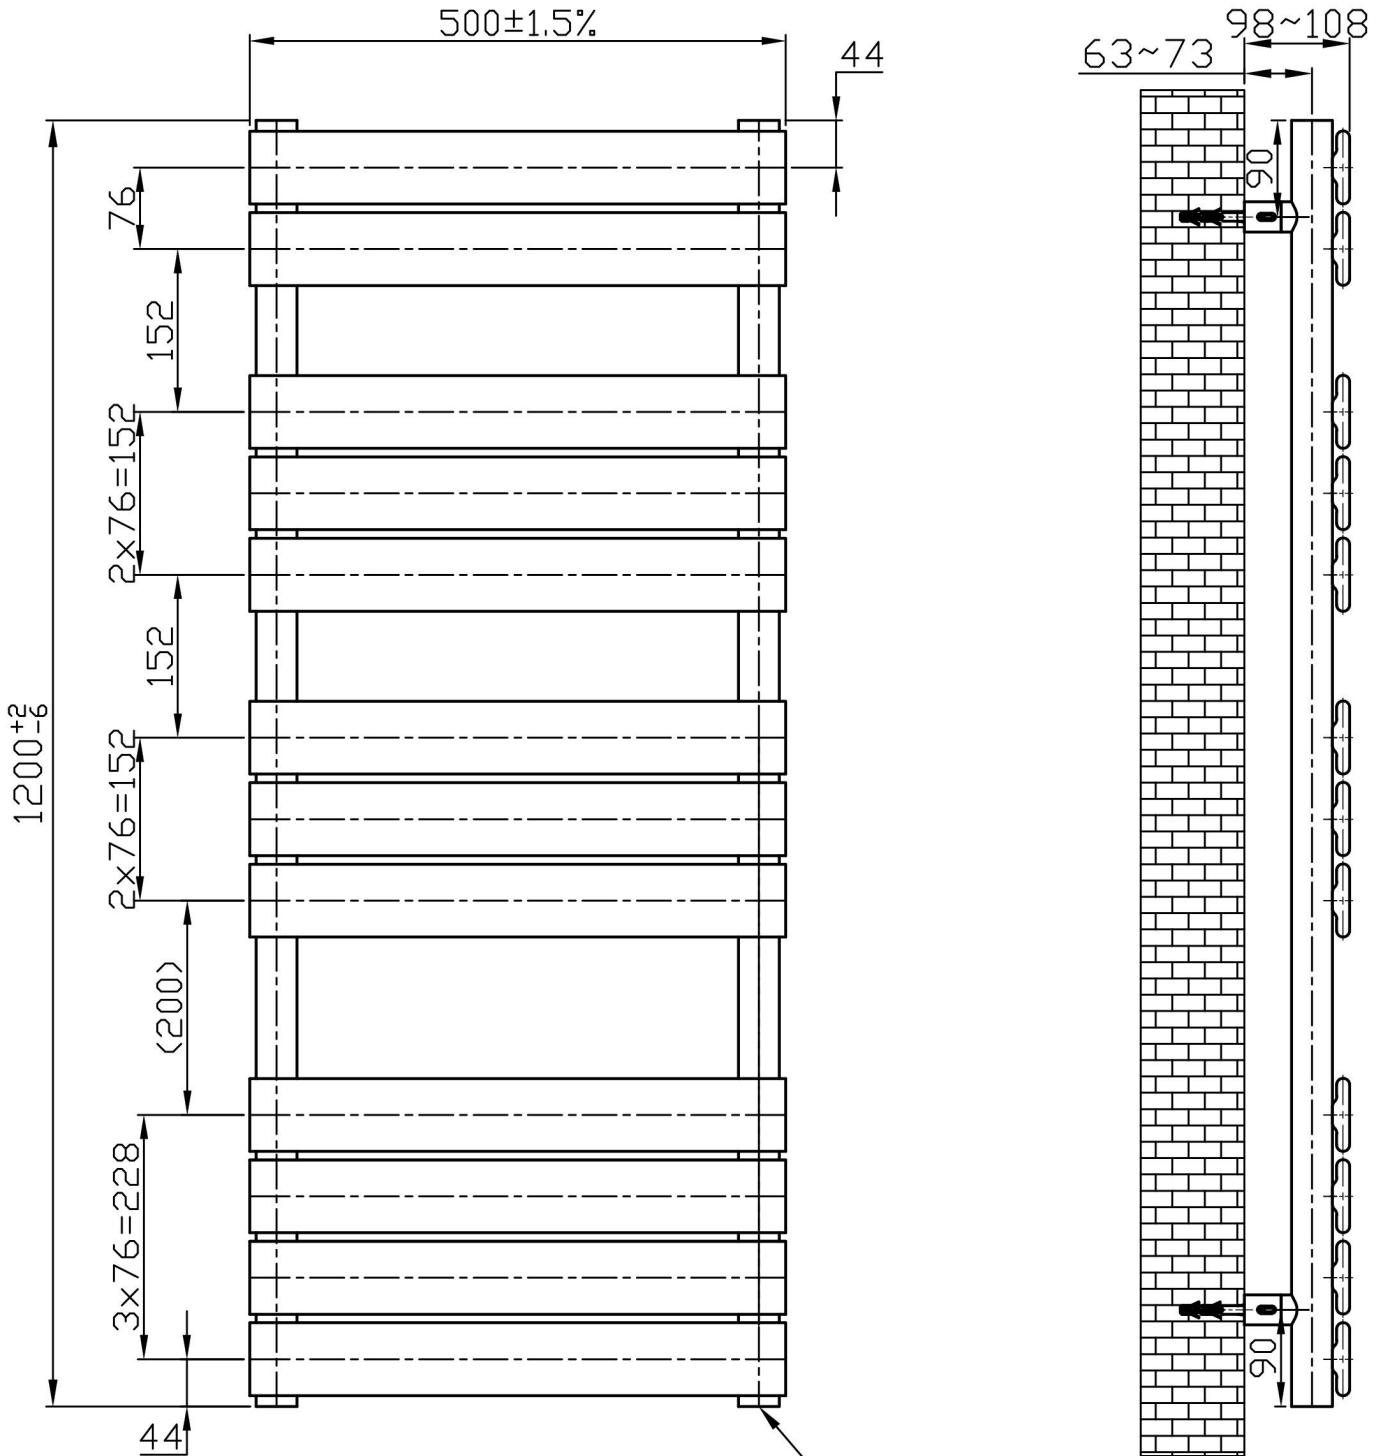

Staverton Tube on Tube Straight 1200 x 500mm.

Brushed Brass

Technical Drawing

2 Pipes \varnothing 38 Tube

12 Pipes 68x12
Profile

Eastbrook 

Eastbrook Road, Gloucester GL4 3DB
 Technical Helpline : 01452 317890
 Mon - Fri / 8am - 5pm
 Email : technical@eastbrookco.com