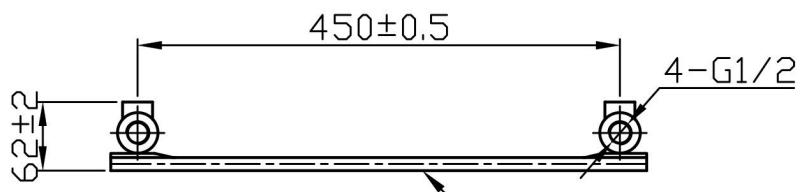

Staverton Tube on Tube Straight 1200 x 500mm.

Brushed Brass

Technical Drawing

2 Pipes \varnothing 38 Tube

12 Pipes 68x12
Profile

Eastbrook 

Eastbrook Road, Gloucester GL4 3DB
 Technical Helpline : 01452 317890
 Mon - Fri / 8am - 5pm
 Email : technical@eastbrookco.com